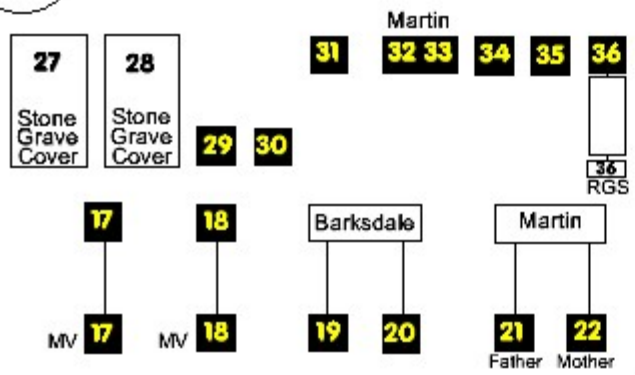

3 Single Headstone, Number Corresponds with Listing for Each Section

18 19 Double Headstone, Number Corresponds with Listing for Each Section

18 Footstone with Associated Headstone

Cement Boarder or Rail Around a Family Plot

Cement Boarder or Rail Around and Individual Grave

Name A Family Monument Stone

20 **21** Headstones Associated with Family Stone

MV # Military Veteran

September 1, 2012

James City Chapel Cemetery

Symbols Used On Drawings

September 1, 2012
James City Chapel Cemetery
Cemetery Overview

Oak Tree

Richmond Road 

Note: Drawing not to scale
For Reference Only

September 1, 2012
James City Chapel Cemetery
Section C