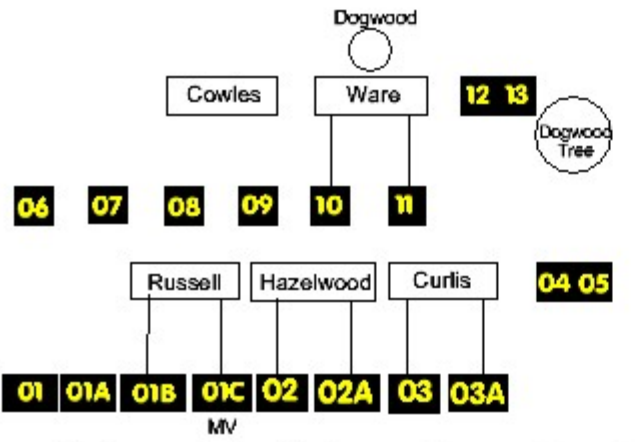

Plot Maps of Graves in the Cemetery

Plot maps that follow show the overview and sections of the cemetery. They are for use with the alphabetical listing of names of those buried in the James City Chapel Cemetery found under the Alphabetical List buttons. *The names and burial information shown in the alphabetical listing have been updated to March 2019. The section maps are in the process of being updated at the time of this website upgrade, and will be added to the site when completed.*

3 Single Headstone, Number Corresponds with Listing for Each Section

18 19 Double Headstone, Number Corresponds with Listing for Each Section

18 Footstone with Associated Headstone

Cement Boarder or Rail Around a Family Plot

Cement Boarder or Rail Around and Individual Grave

Name A Family Monument Stone

20 **21** Headstones Associated with Family Stone

MV # Military Veteran

September 1, 2012

James City Chapel Cemetery

Symbols Used On Drawings

September 1, 2012
James City Chapel Cemetery
Cemetery Overview

Oak Tree

Richmond Road 

Note: Drawing not to scale
For Reference Only

September 1, 2012
James City Chapel Cemetery
Section C