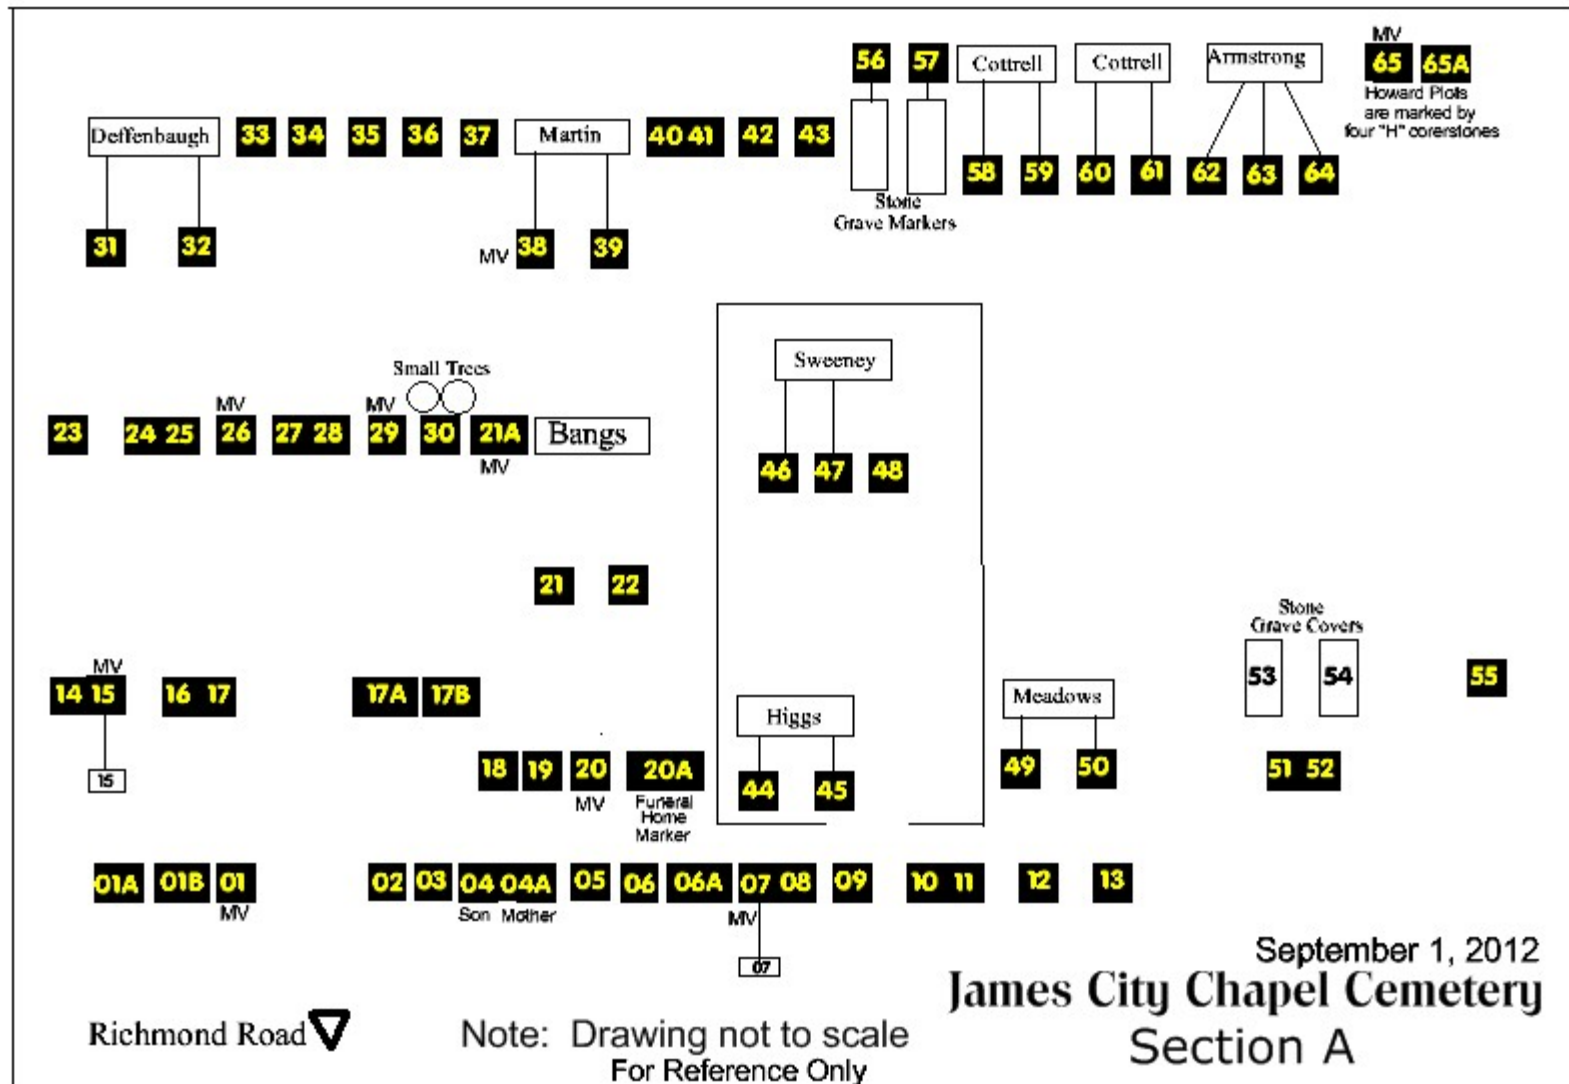

Plot Maps of Graves in the Cemetery

Plot maps that follow show the overview and sections of the cemetery. They are for use with the alphabetical listing of names of those buried in the James City Chapel Cemetery found under the Alphabetical List buttons. *The names and burial information shown in the alphabetical listing have been updated to March 2019. The section maps are in the process of being updated at the time of this website upgrade, and will be added to the site when completed.*

3 Single Headstone, Number Corresponds with Listing for Each Section

18 19 Double Headstone, Number Corresponds with Listing for Each Section

18 Footstone with Associated Headstone

Cement Boarder or Rail Around a Family Plot

Cement Boarder or Rail Around and Individual Grave

Name A Family Monument Stone

20 **21** Headstones Associated with Family Stone

MV # Military Veteran

September 1, 2012

James City Chapel Cemetery

Symbols Used On Drawings

September 1, 2012
James City Chapel Cemetery
Cemetery Overview

Oak Tree

Richmond Road 

Note: Drawing not to scale
For Reference Only

September 1, 2012
James City Chapel Cemetery
Section C