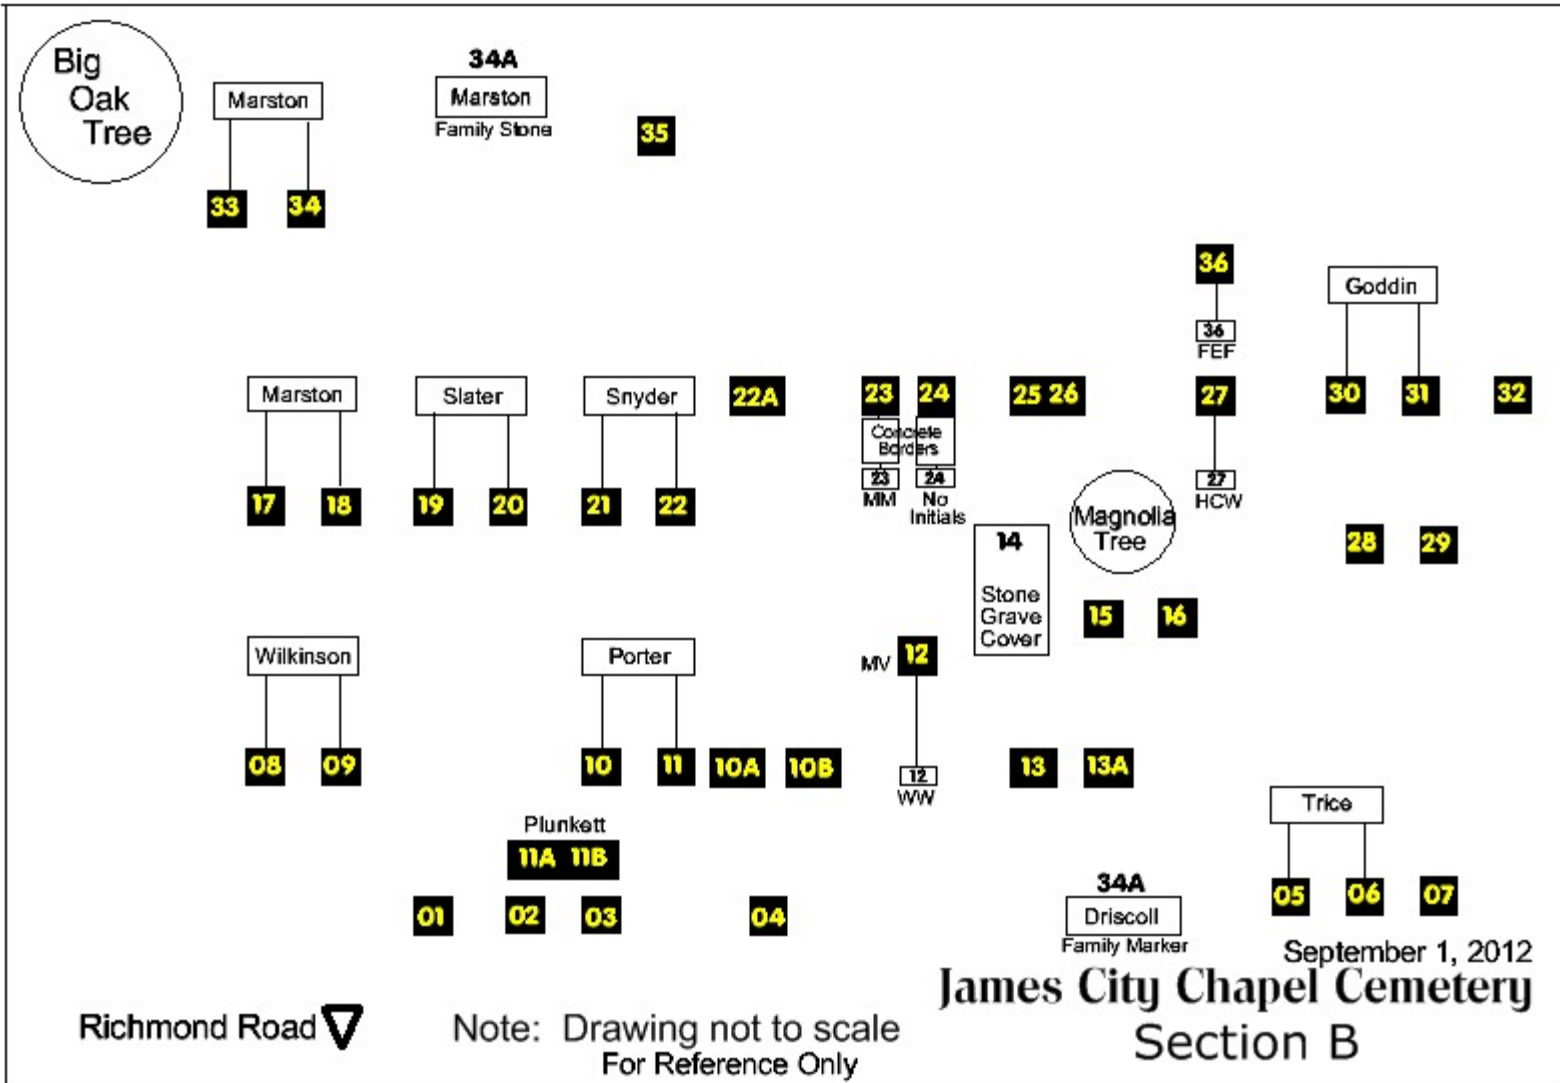

Plot Maps of Graves in the Cemetery

Plot maps that follow show the overview and sections of the cemetery. They are for use with the alphabetical listing of names of those buried in the James City Chapel Cemetery found under the Alphabetical List buttons. *The names and burial information shown in the alphabetical listing have been updated to March 2019. The section maps are in the process of being updated at the time of this website upgrade, and will be added to the site when completed.*

3 Single Headstone, Number Corresponds with Listing for Each Section

18 19 Double Headstone, Number Corresponds with Listing for Each Section

18 Footstone with Associated Headstone

Cement Boarder or Rail Around a Family Plot

Cement Boarder or Rail Around and Individual Grave

Name A Family Monument Stone

20 **21** Headstones Associated with Family Stone

MV # Military Veteran

September 1, 2012

James City Chapel Cemetery

Symbols Used On Drawings

September 1, 2012
James City Chapel Cemetery
Cemetery Overview

Oak Tree

Richmond Road 

Note: Drawing not to scale
For Reference Only

September 1, 2012
James City Chapel Cemetery
Section C