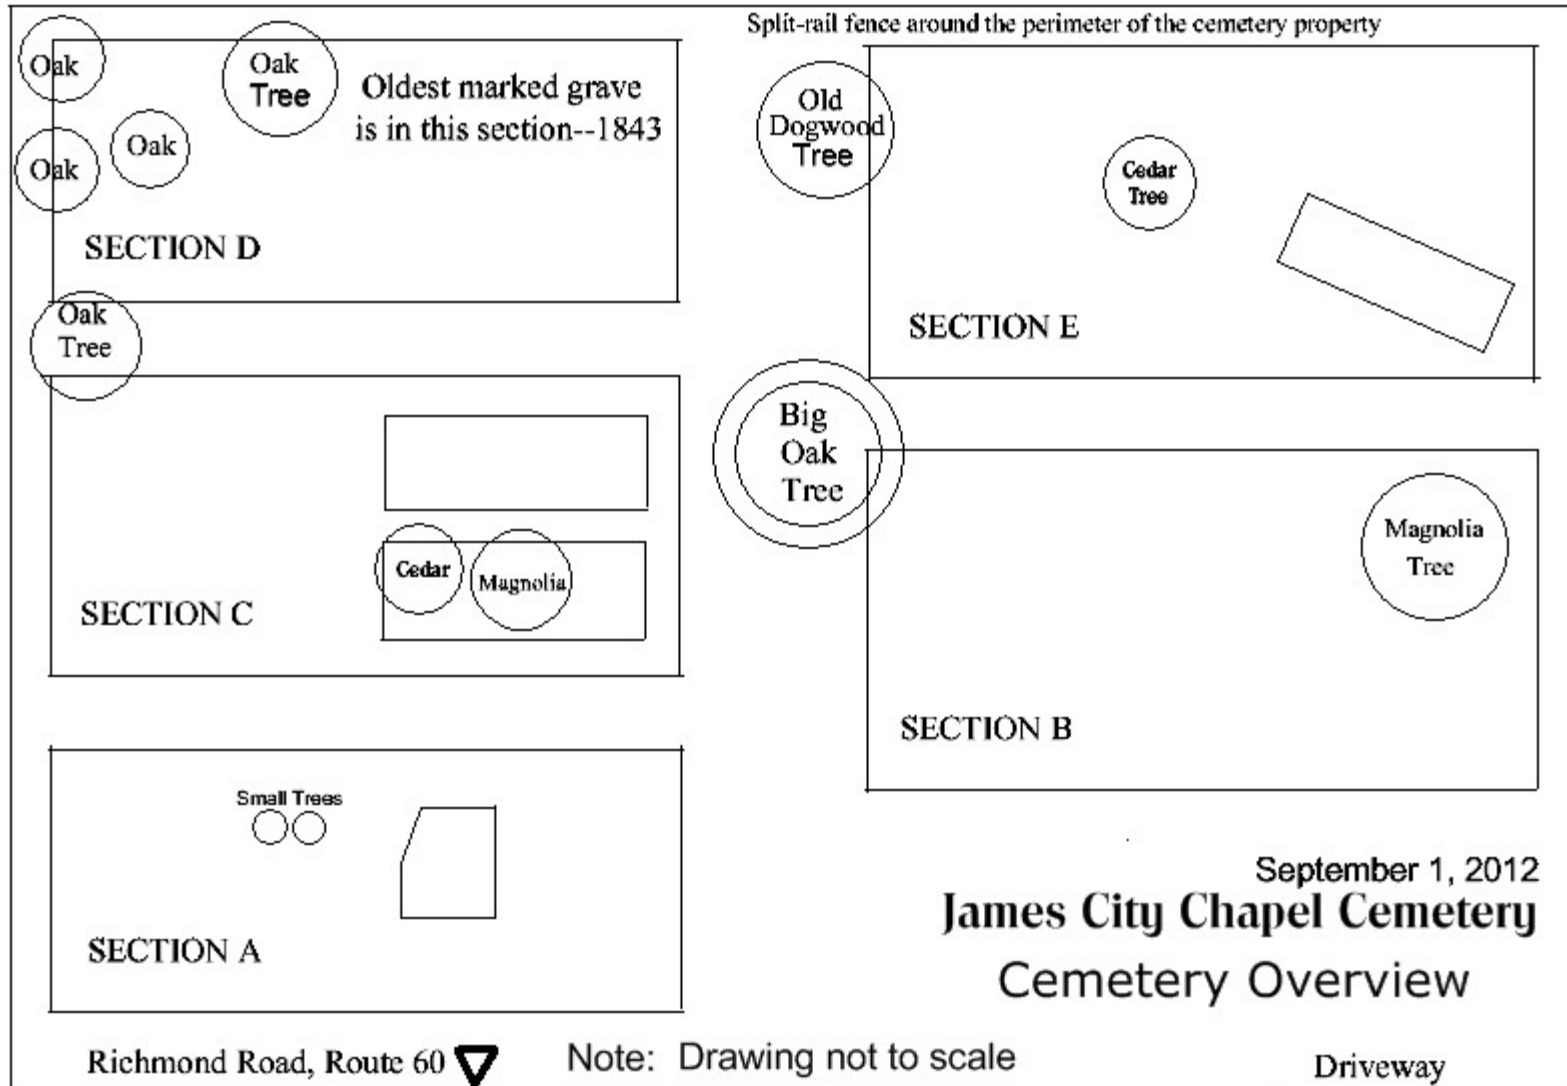

Plot Maps of Graves in the Cemetery

Plot maps that follow show the overview and sections of the cemetery. They are for use with the alphabetical listing of names of those buried in the James City Chapel Cemetery found under the Alphabetical List buttons. *The names and burial information shown in the alphabetical listing have been updated to March 2019. The section maps are in the process of being updated at the time of this website upgrade, and will be added to the site when completed.*

3 Single Headstone, Number Corresponds with Listing for Each Section

18 19 Double Headstone, Number Corresponds with Listing for Each Section

18 Footstone with Associated Headstone

Cement Boarder or Rail Around a Family Plot

Cement Boarder or Rail Around and Individual Grave

Name A Family Monument Stone

20 **21** Headstones Associated with Family Stone

MV # Military Veteran

September 1, 2012

James City Chapel Cemetery

Symbols Used On Drawings

September 1, 2012
James City Chapel Cemetery
Cemetery Overview

Oak Tree

Richmond Road 

Note: Drawing not to scale
For Reference Only

September 1, 2012
James City Chapel Cemetery
Section C