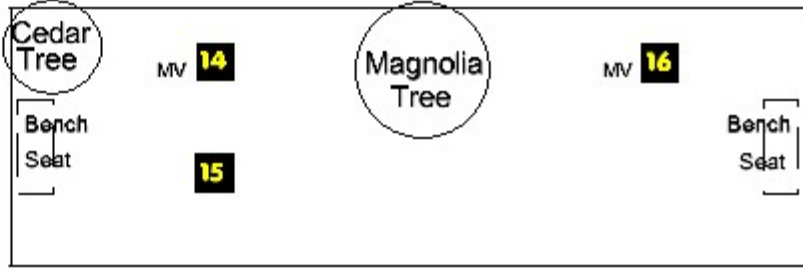

Oak Tree

Richmond Road

Note: Drawing not to scale
For Reference Only

September 1, 2012
James City Chapel Cemetery
Section C