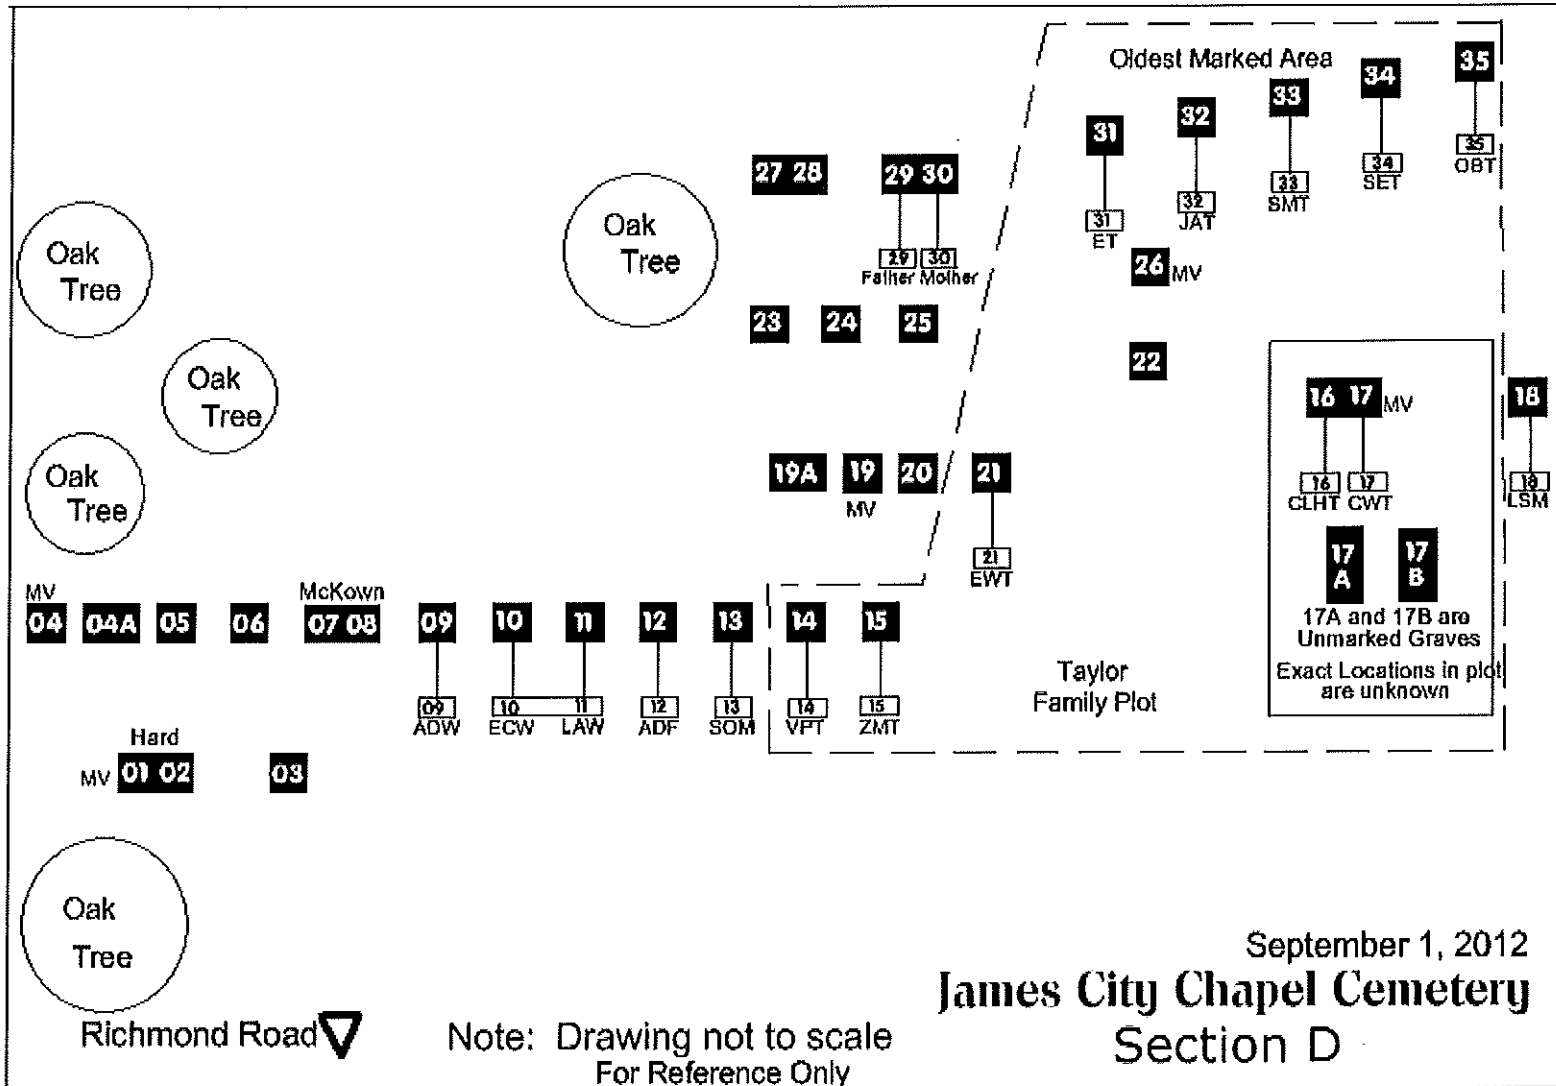

- 3** Single Headstone, Number Corresponds with Listing for Each Section
- 18 19** Double Headstone, Number Corresponds with Listing for Each Section
- 18** Footstone with Associated Headstone
-  Cement Boarder or Rail Around a Family Plot
-  Cement Boarder or Rail Around and Individual Grave
- Name** A Family Monument Stone
- 20** **21** Headstones Associated with Family Stone
- MV #** Military Veteran

Wilkinson

08 09

Porter

10 11 10A 10B

MV 12

12
WW

13 13A

Plunkett
11A 11B

01 02 03 04

34A
Driecoll
Family Marker

Trice

05 06 07

September 1, 2012

James City Chapel Cemetery Section B

Richmond Road 

Note: Drawing not to scale
For Reference Only

Oak Tree

Richmond Road ▽

Note: Drawing not to scale
For Reference Only

September 1, 2012
James City Chapel Cemetery
Section C

Old Dogwood Tree

No Graves Found 34
Lee
Family Marker

Cedar Tree

13 A-C are Unmarked Hockaday Graves
Exact location shown on Bucktrout Funeral Home
Ledger Book 10, 1950-55, Page 125