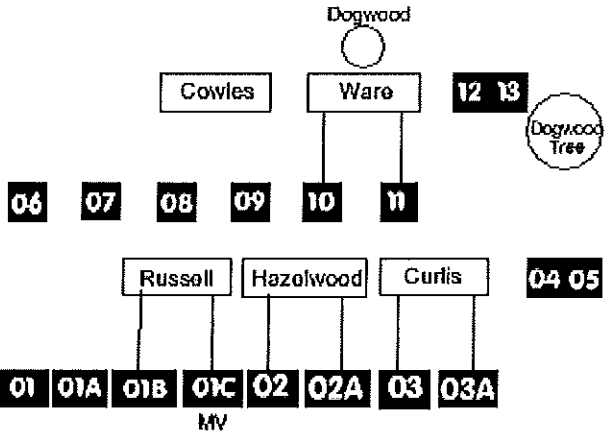

Wilkinson

08 09

Porter

10 11 10A 10B

MV 12

12
WW

13 13A

Plunkett
11A 11B

01 02 03 04

34A
Driecoll
Family Marker

Trice

05 06 07

September 1, 2012

James City Chapel Cemetery Section B

Richmond Road 

Note: Drawing not to scale
For Reference Only

Oak Tree

Richmond Road ▽

Note: Drawing not to scale
For Reference Only

September 1, 2012
James City Chapel Cemetery
Section C

Old Dogwood Tree

No Graves Found 34
Lee
Family Marker

Cedar Tree

13 A-C are Unmarked Hockaday Graves
Exact location shown on Bucktrout Funeral Home
Ledger Book 10, 1950-55, Page 125