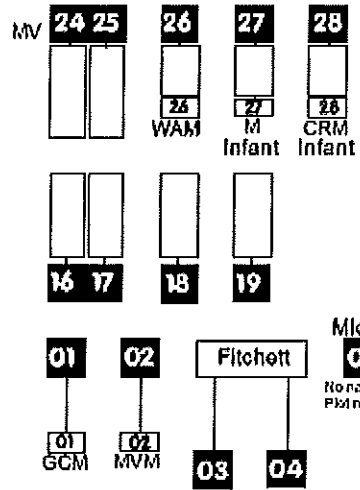

Wilkinson

08 09

Porter

10 11 10A 10B

MV 12

12
WW

13 13A

Plunkett
11A 11B

01 02 03 04

34A
Driecoll
Family Marker

Trice

05 06 07

September 1, 2012

James City Chapel Cemetery Section B

Richmond Road 

Note: Drawing not to scale
For Reference Only

Oak Tree

Richmond Road ▽

Note: Drawing not to scale
For Reference Only

September 1, 2012
James City Chapel Cemetery
Section C

Old Dogwood Tree

No Graves Found 34
Lee
Family Marker

Cedar Tree

13 A-C are Unmarked Hockaday Graves
Exact location shown on Bucktrout Funeral Home
Ledger Book 10, 1950-55, Page 125

Richmond Road ▽

Note: Drawing not to scale
For Reference Only

September 1, 2012
James City Chapel Cemetery
Section E