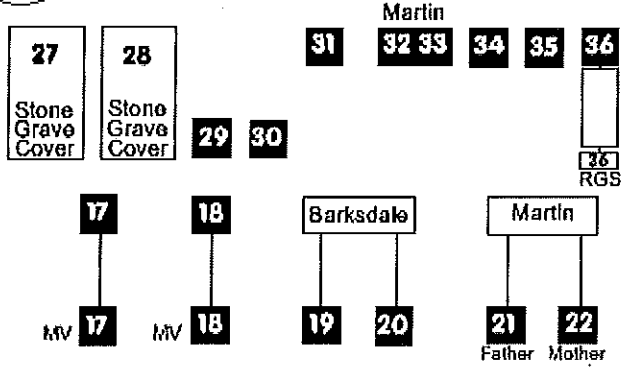

Wilkinson

08 09

Porter

10 11 10A 10B

MV 12

12
WW

13 13A

Plunkett
11A 11B

01 02 03 04

34A
Driecoll
Family Marker

Trice

05 06 07

September 1, 2012

James City Chapel Cemetery Section B

Richmond Road 

Note: Drawing not to scale
For Reference Only

Oak Tree

Richmond Road ▽

Note: Drawing not to scale
For Reference Only

September 1, 2012
James City Chapel Cemetery
Section C

Old Dogwood Tree

No Graves Found 34
Lee
Family Marker

Cedar Tree

13 A-C are Unmarked Hockaday Graves
Exact location shown on Bucktrout Funeral Home
Ledger Book 10, 1950-55, Page 125