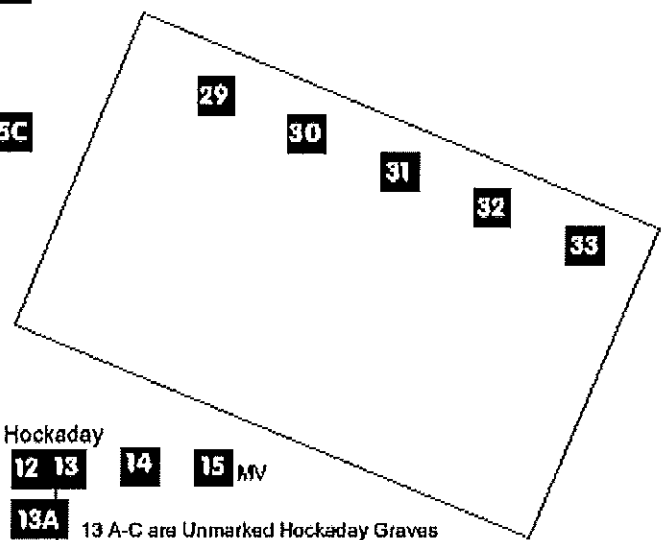

- 3** Single Headstone, Number Corresponds with Listing for Each Section
- 18 19** Double Headstone, Number Corresponds with Listing for Each Section
- 18** Footstone with Associated Headstone
-  Cement Boarder or Rail Around a Family Plot
-  Cement Boarder or Rail Around and Individual Grave
- Name** A Family Monument Stone
- 20** **21** Headstones Associated with Family Stone
- MV #** Military Veteran

Wilkinson

08 09

Porter

10 11 10A 10B

MV 12

12
WW

13 13A

Plunkett
11A 11B

Oak Tree

Richmond Road ▽

Note: Drawing not to scale
For Reference Only

September 1, 2012
James City Chapel Cemetery
Section C

Old Dogwood Tree

No Graves Found 34
Lee
Family Marker

Cedar Tree

13 A-C are Unmarked Hockaday Graves
Exact location shown on Bucktrout Funeral Home
Ledger Book 10, 1950-55, Page 125