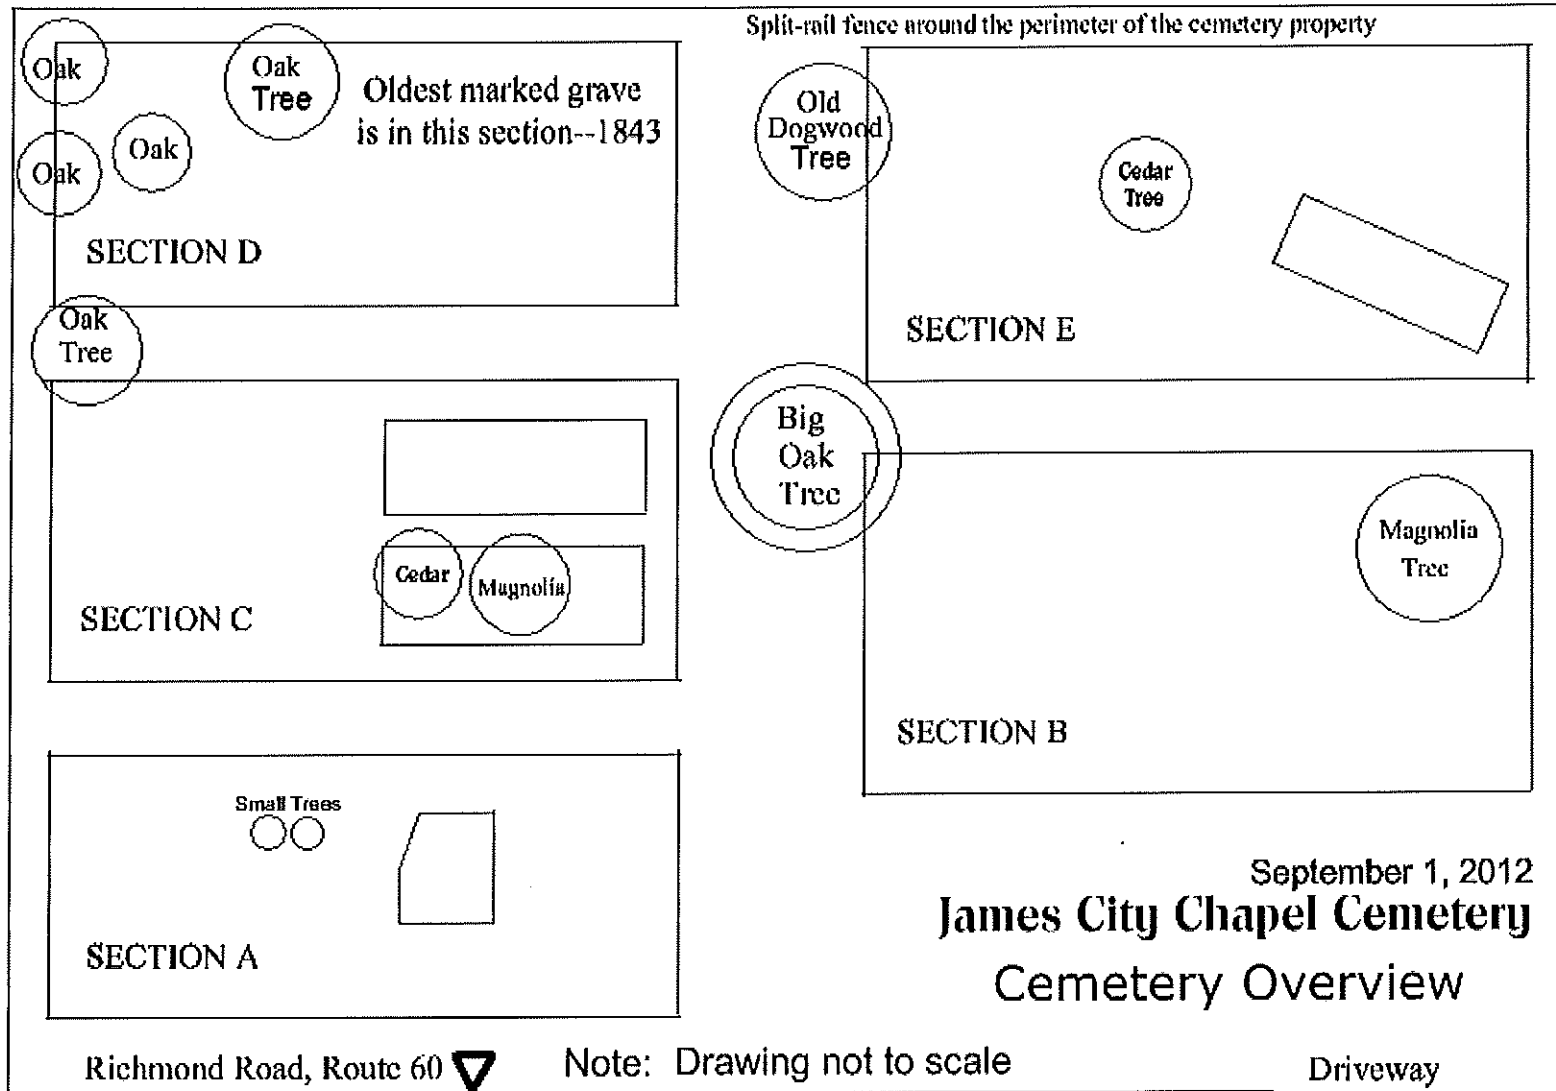

September 1, 2012
James City Chapel Cemetery
Cemetery Overview